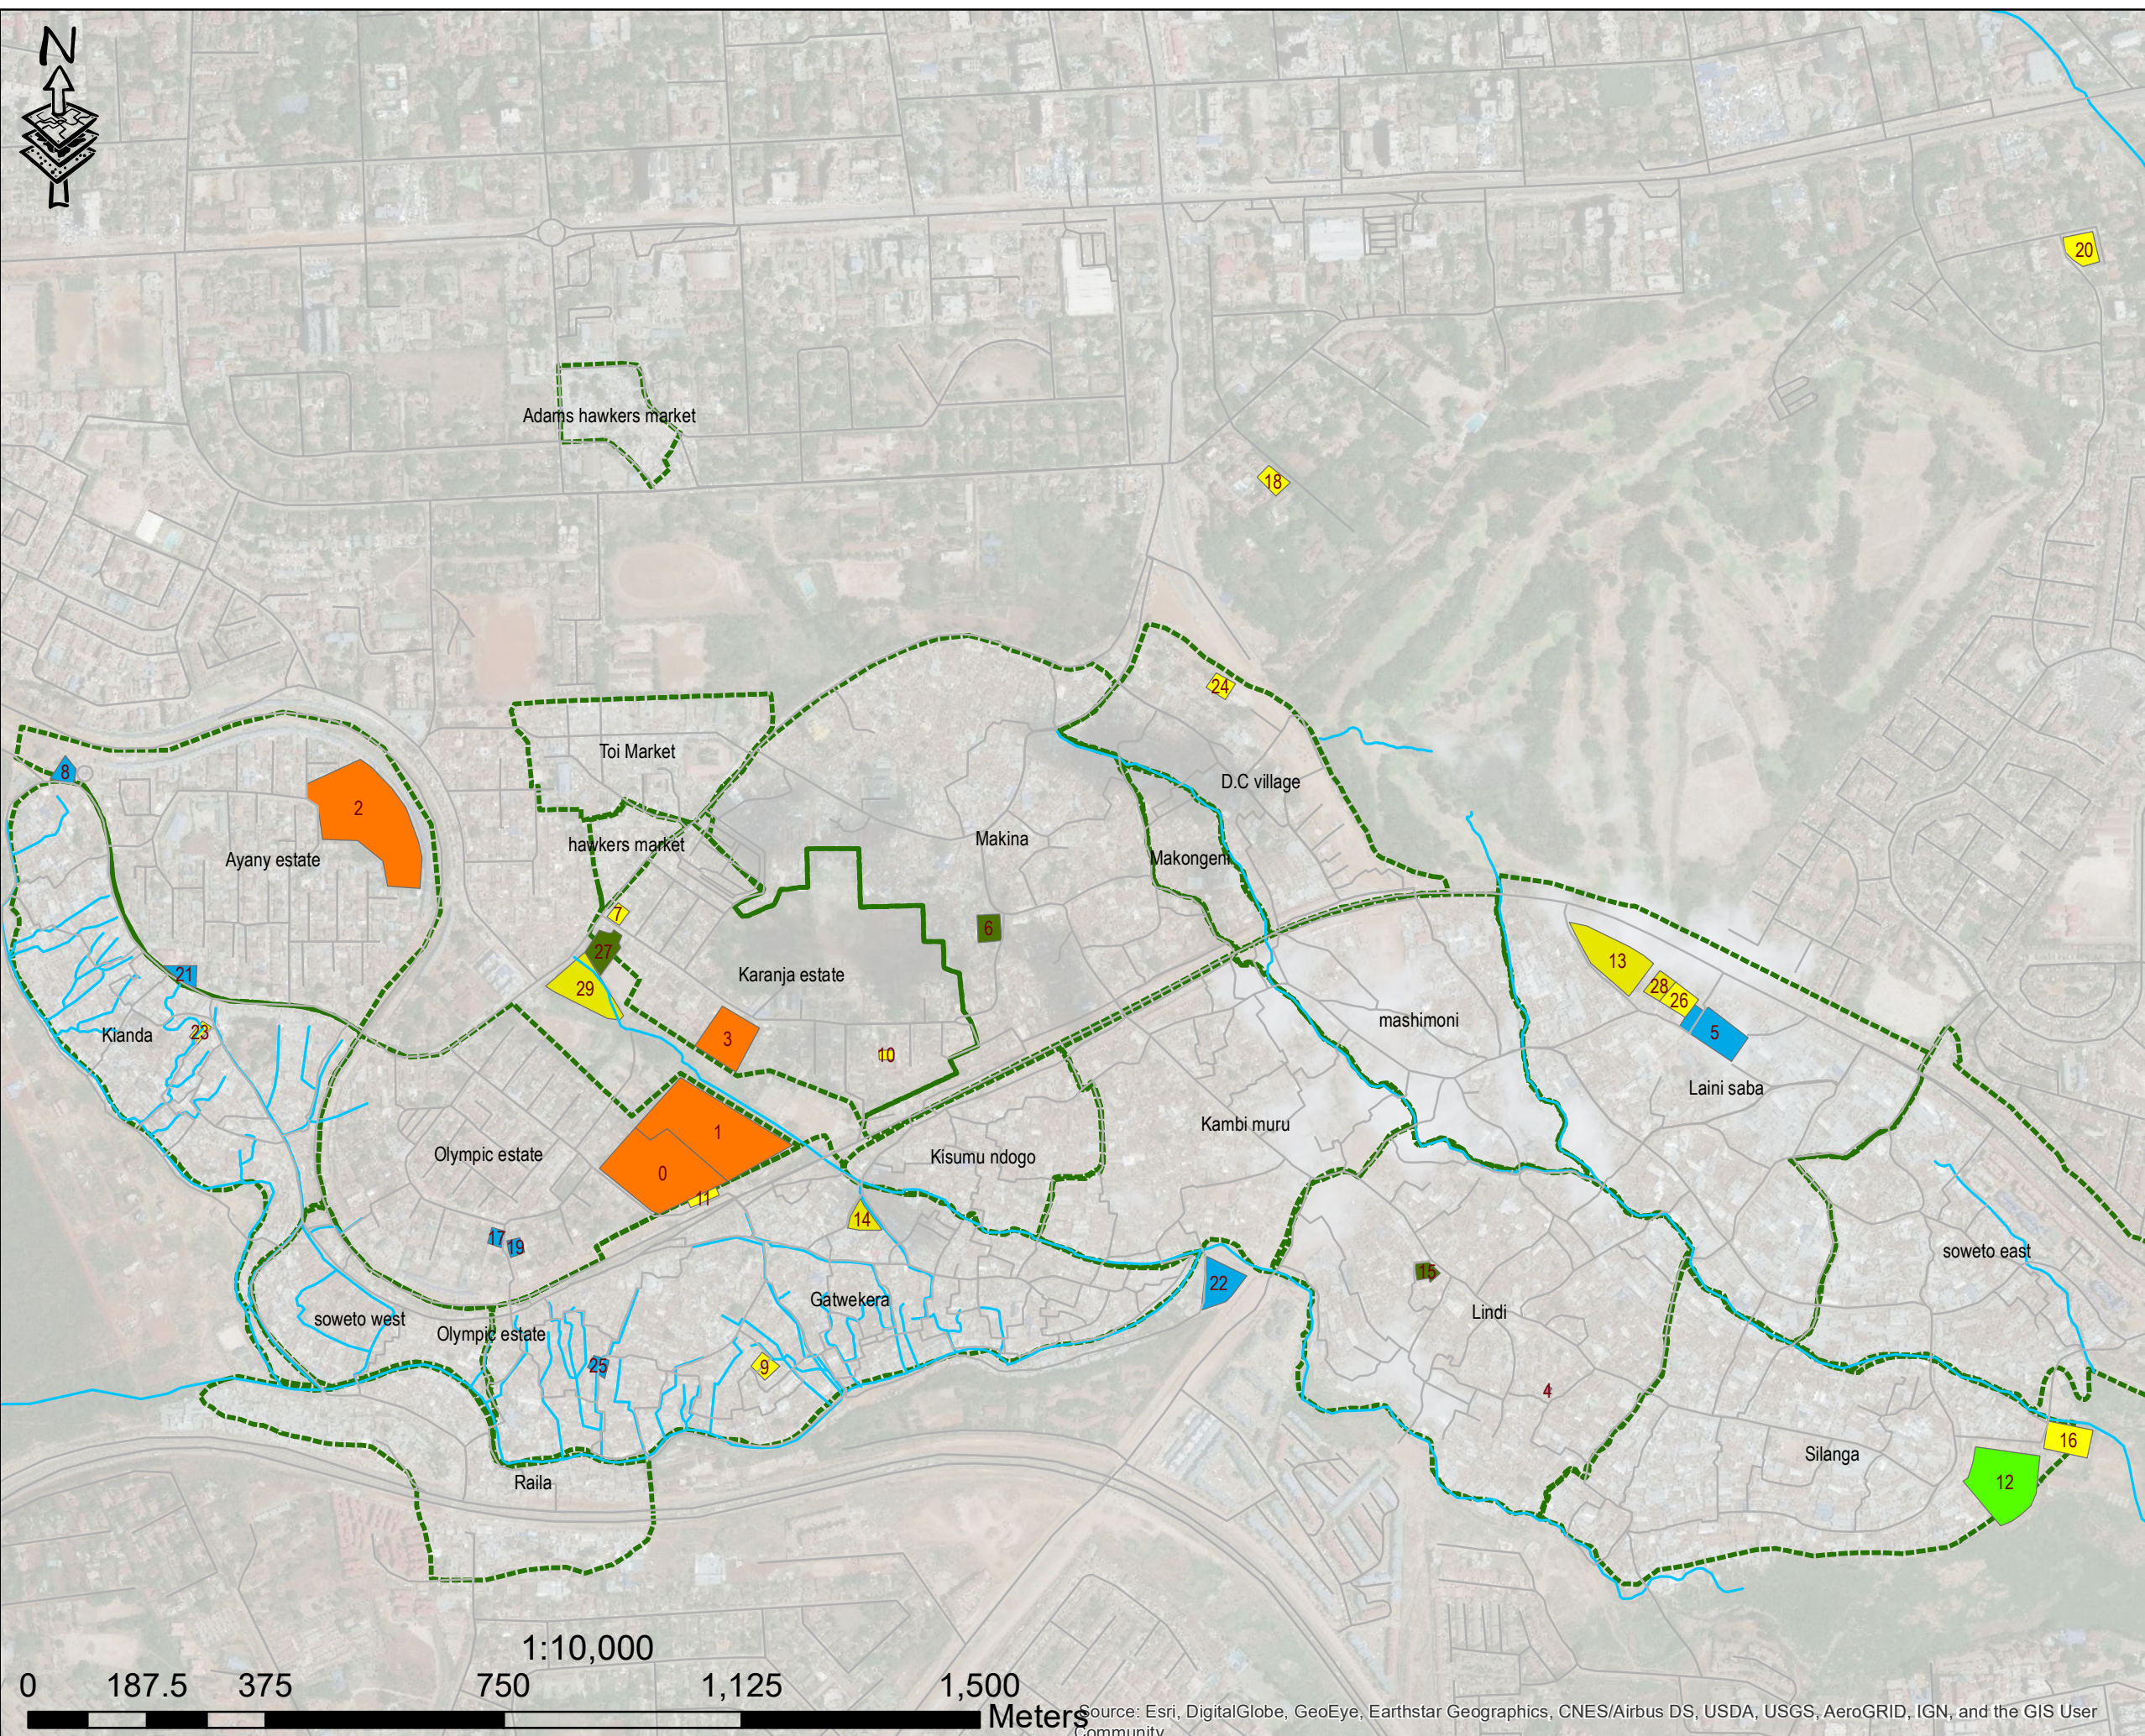

POSSIBLE COVID 19 ISOLATION CENTRES: KIBERA

- Legend**
- Roads
 - Rivers and streams

- Isolation areas**
- Category**
- Church
 - Hospital
 - Mosque
 - Open space
 - Resource centre
 - School
 - Social hall
 - Kibera villages

Code Name of site

0	Olympic pry sch
1	Olympic high sch
2	Ayany pry sch
3	Kibera day pry sch
4	Amani Kibera resource centre
5	Kibera community health centre- AMREF
6	Makina Jamia Mosque
7	Garden of Hope foundation
8	Ushirika Medical Clinic
9	SHOFCO
10	Uweza Foundation
11	Kibera Town Centre (KTC)
12	Undugu Grounds
13	Christ the King Catholic Church
14	PAG Church
15	Lindi Mosque
16	New Nairobi Dam Community Group
17	Carolina for Kibera (CFK)
18	Kenya NGO Alliance Against Malaria
19	Lea Toto Medical Centre
20	Care International Kenya
21	Bliss Medical Centre Kibera
22	Kibera South Health Center
23	The Action Foundation Hub
24	Umande Trust
25	CDC Tabitha Clinic
26	YMCA
27	Masjid Al-Aqsa
28	Church of God Kibera
29	PCEA Emmanuel Chuch

Map prepared and produced by:
Slum Dwellers International
(SDI-Kenya)

Source: Esri, DigitalGlobe, GeoEye, Earthstar Geographics, CNES/Airbus DS, USDA, USGS, AeroGRID, IGN, and the GIS User Community