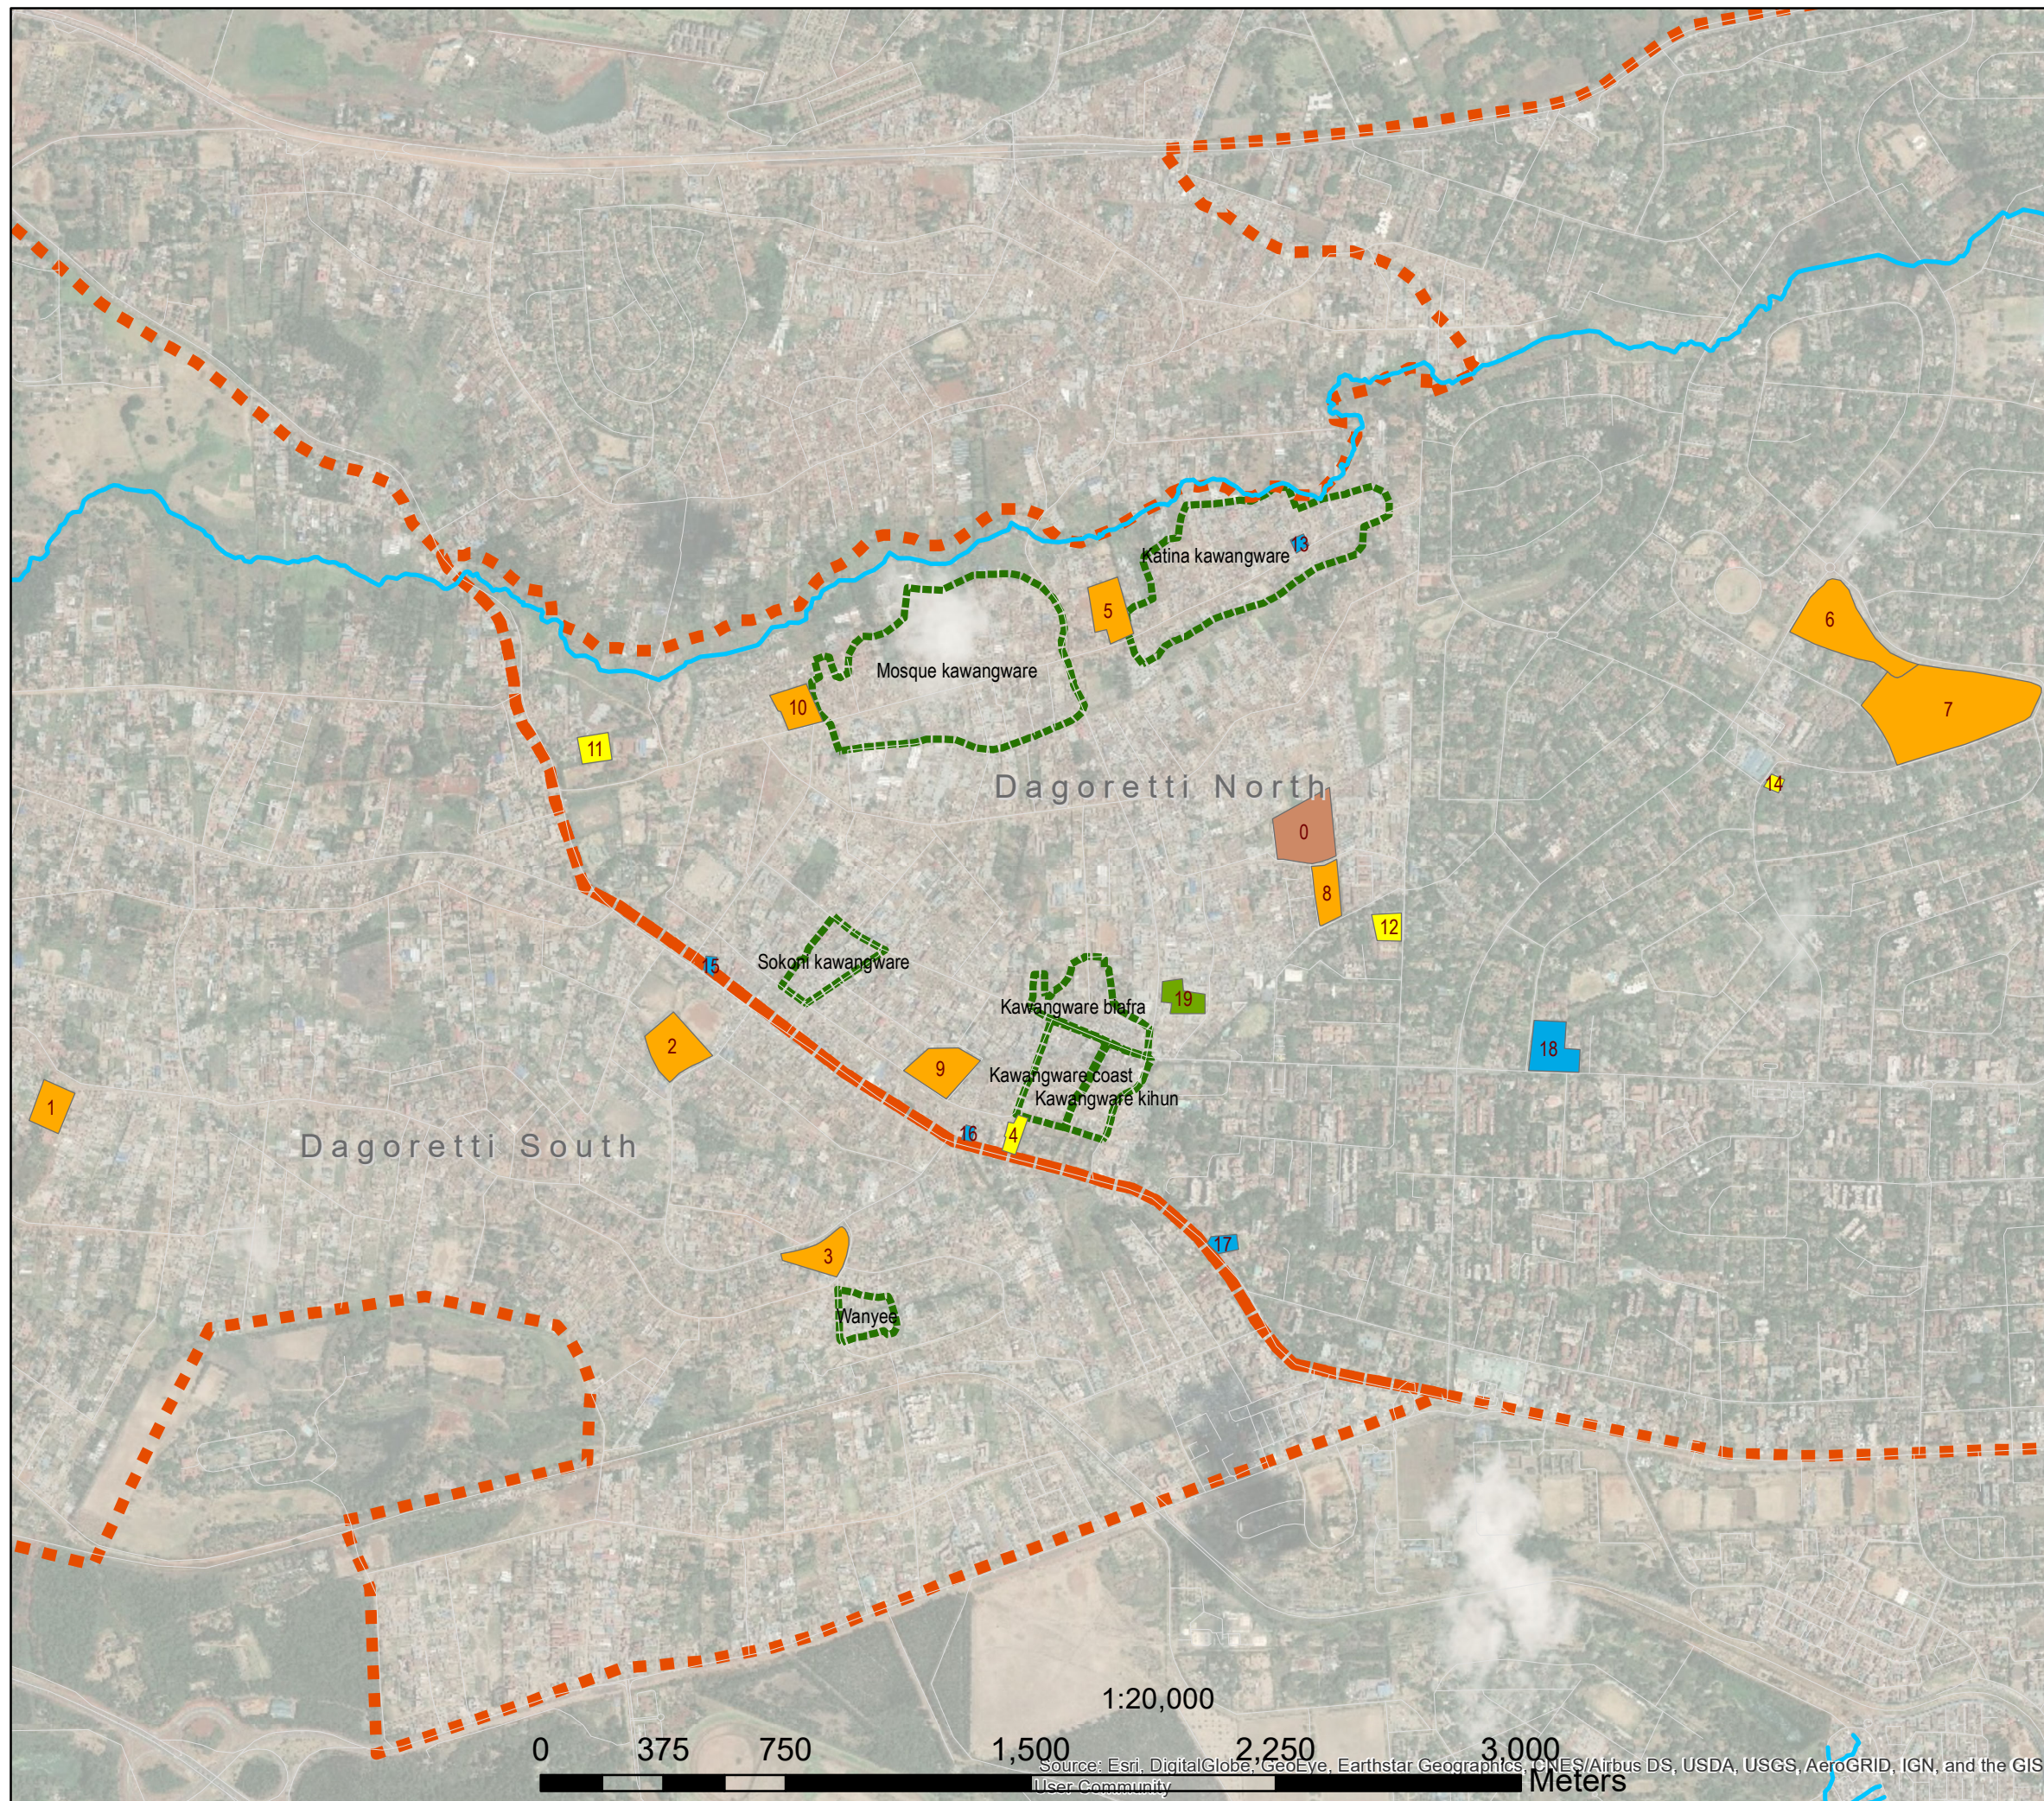

POSSIBLE COVID 19 ISOLATION CENTRES: KAWANGWARE

Legend

Possible Isolation Centres

Category

- Church
- Hospital
- School
- School/ Church
- TVET
- Rivers and streams
- Roads
- Sub- Counties
- Kawangware villages

Code	Name
0	PC Kinyanjui Technical Training Institute
1	St. Theresa Secondary school
2	Ndurarua pry sch
3	Kinyanjui pry sch
4	Kawangware salvation army
5	Gatina pry sch
6	Lavington sec. sch
7	Lavington pry school
8	Hope centre
9	Kabiro pry school
10	Dagoretti muslim pry sch
11	St. John catholic church
12	Vincentian prayer house
13	Katina united dispensary
14	Lavington united church
15	Riruta health centre
16	Midhill hospital
17	Melchizedek hospital
18	Maria Immaculata medical centre
19	St. Francis catholic church and school

Source: Esri, DigitalGlobe, GeoEye, Earthstar Geographics, CNES/Airbus DS, USDA, USGS, AeroGRID, IGN, and the GIS User Community