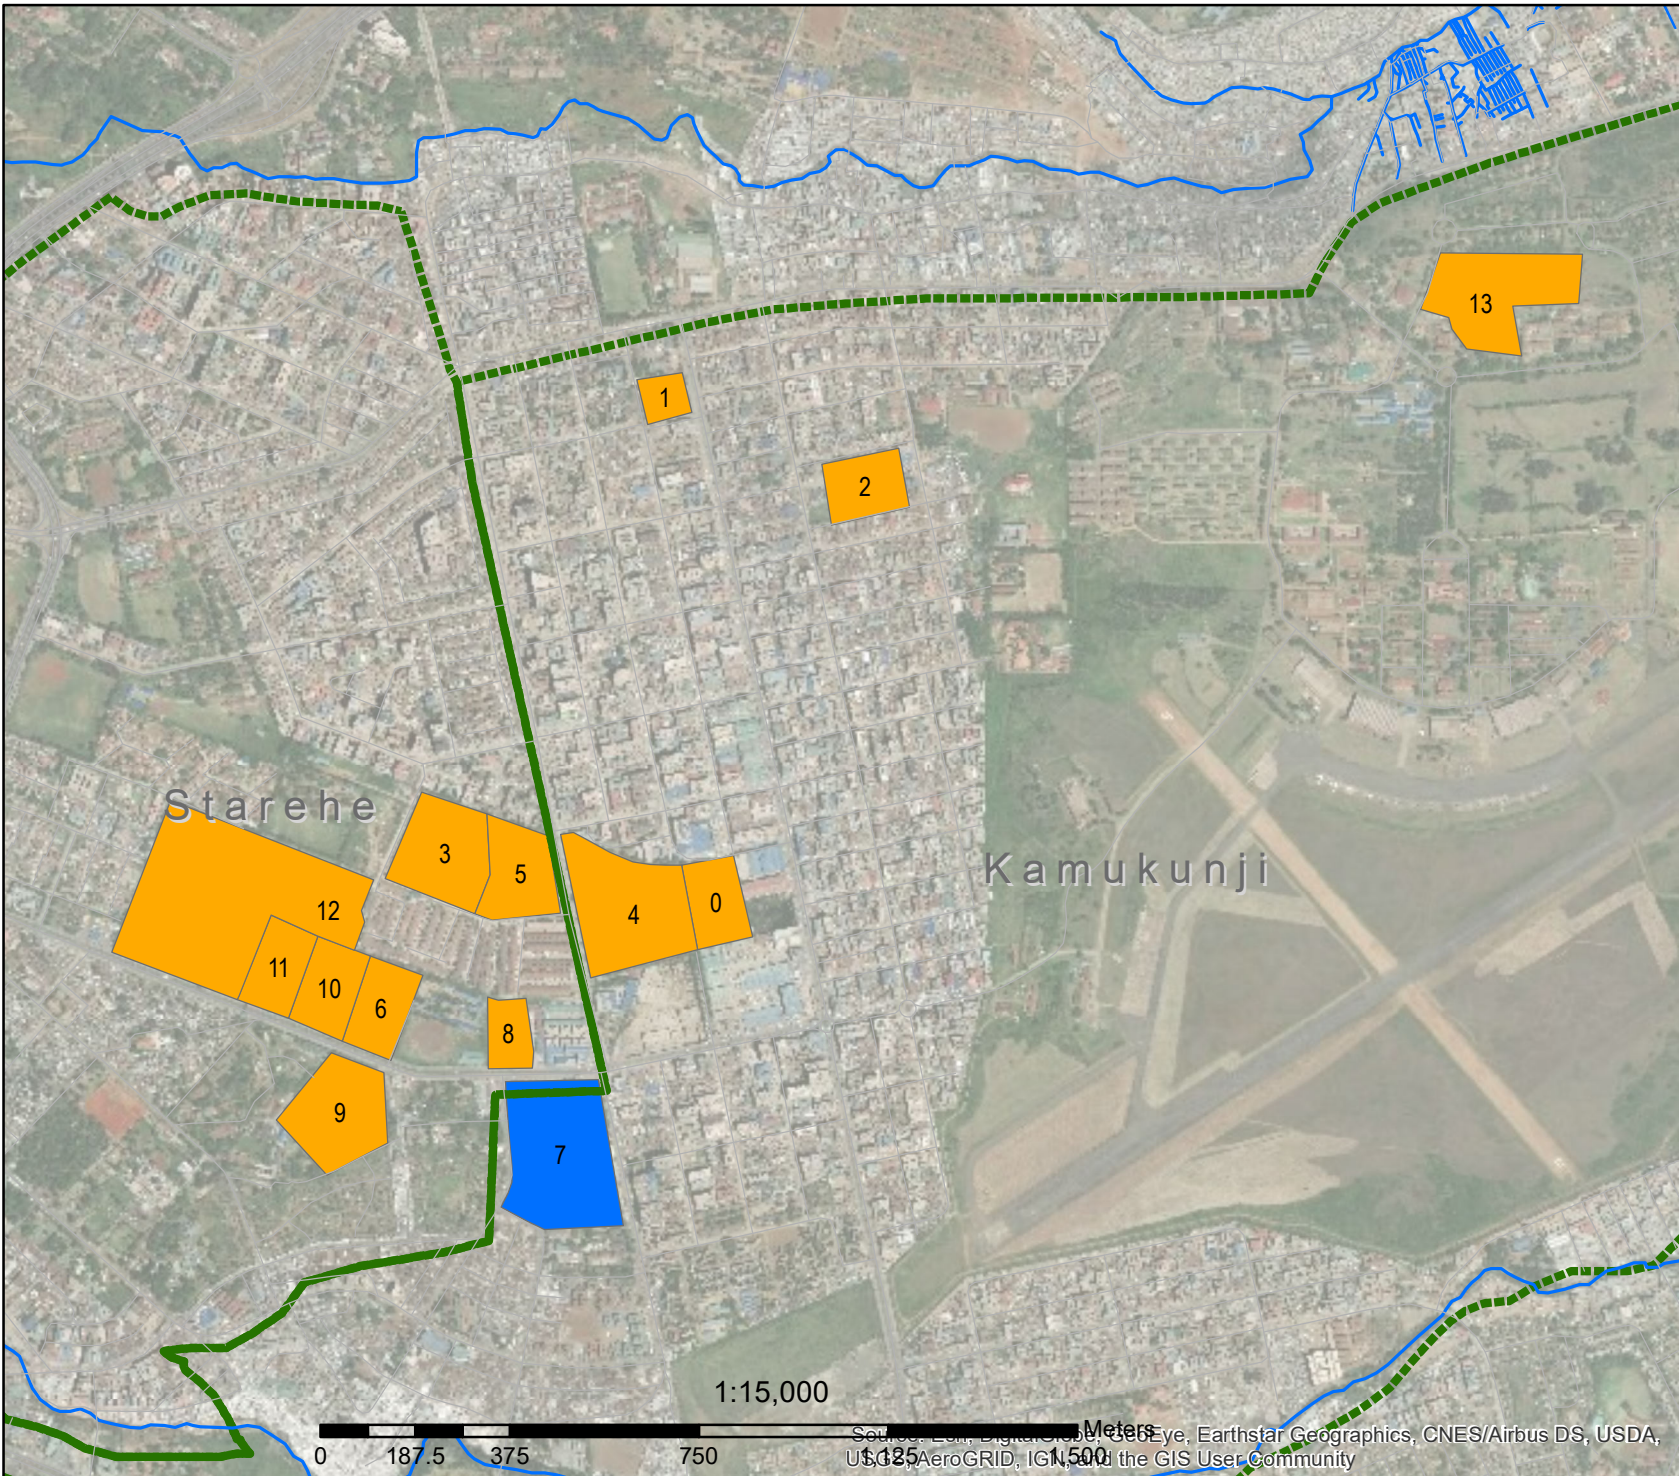

POSSIBLE COVID 19 ISOLATION CENTRES: EASTLEIGH

Legend

- Roads
- Rivers and streams
- Sub- Counties

Possible isolation areas

Category

- Hospital
- School

Code	Name
0	New Eastleigh pry sch
1	St. Teresas boys pry sch
2	St. Teresas boys sec sch
3	Pangani pry sch
4	Eastleigh high school
5	Ainsworth pry sch
6	Pumwani boys sec sch
7	Pumwani maternity hospital
8	Pumwani pry sch
9	Pumwani secondary school
10	DR. Agre pry school
11	St. Bridget catholic pry sch
12	Starehe boys centre and school
13	Moi Airbase pry school

Map prepared and produced by:
Slum Dwellers International,
(SDI-Kenya)